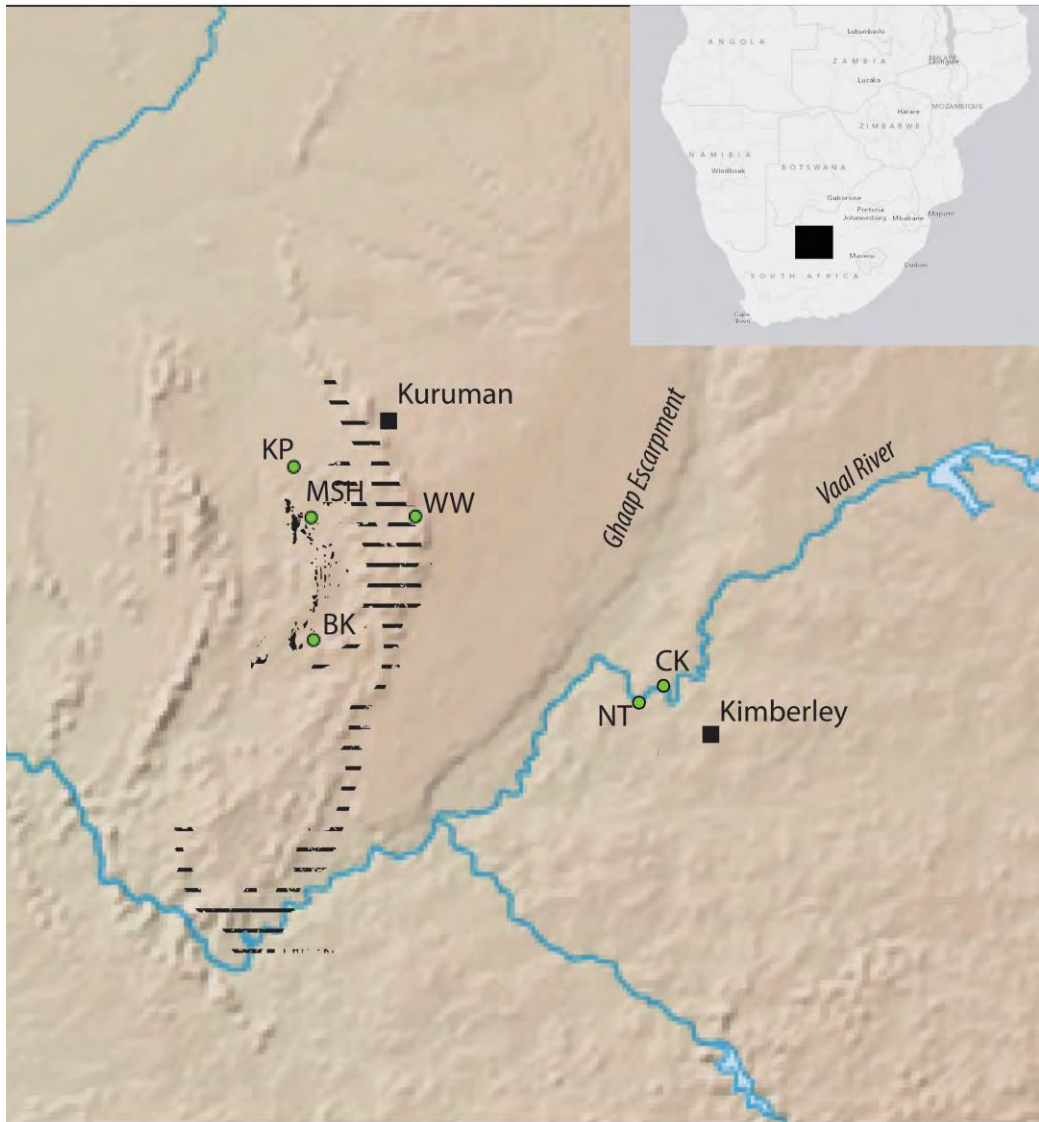

Color Version of Figures from Watts et al., "Early Evidence for Brilliant Ritualized Display: Specularite Use in the Northern Cape (South Africa) between ~500 and ~300 Ka. (Current Anthropology, vol. 57, no. 3, p. 287)

A

B

C

A

B

C

D

E